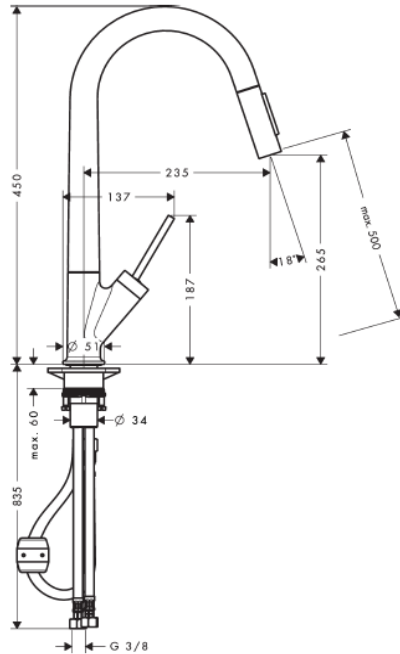

SPECIFICATION SHEET - fittings

BRAND:	hansgrohe	Product Photo:
ORIGIN:	Germany	
SERIES:	Sink Mixers	
PRODUCT DESCRIPTION:	Allegra Starck single lever kitchen mixer with pull-out spray • Flow rate: 10 l./min. at 3 bar • Flow pressure; 1~5 bar (15~70 psi)	
MODEL No.	10821 000	
FINISH/COLOUR:	Chrome-plated	
DIMENSIONS:	450mm height 235mm spout projection	
OPTIONAL MATCHING PARTS:	2x angle valve 1/2"x3/8"	

Technical Informations: Suitable for continous flow water heater

REMINDER:	Pipe flushing must be done before faucets are installed. Failure to do so voids the warranty. Do not use cleaners containing abrasive cleansers, ammonia, bleach, acids, waxes, alcohol, solvents or other products not recommended for chrome. All information is for reference only, installation shall always be based on the actual product delivered.